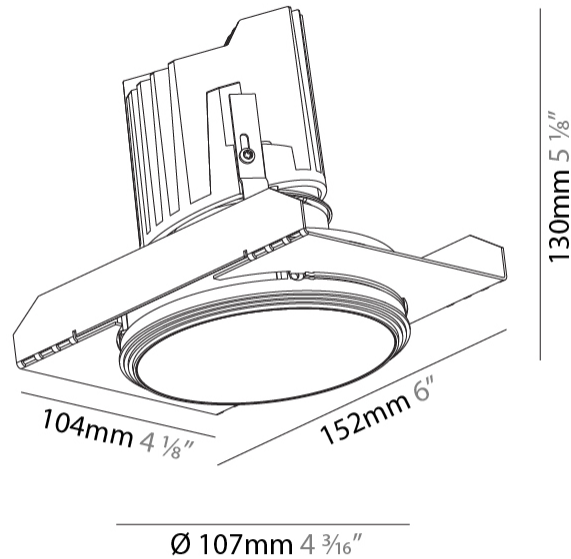

PHYSICAL

Shape: Round
Diameter (mm): 107
Diameter (in): 4 3/16
Height (mm): 130
Height (in): 5 1/8
Ceiling Thickness (mm): 10 / 12.5 / 15 / 25
Ceiling Thickness (in): 3/8 or 1/2 or 9/16 or 1
Min. Recessing Depth (mm): 150
Min. Recessing Depth (in): 5 7/8
Light Distribution: Downlight
Weight (kg): 0.646
Weight (lbs): 1.42
Fixture Finish: SSR / BKV / CWI / CRY / HAB / UFT / ITA / RUA / FTG / MYG / LOD / PUS / FRO / FUP / KIA / POP / BLS / SPG / MEY / GOH / GUM / CHC / COM / ABZ / JAG / OBR / MOS / ROR
Fixture Material: Aluminum Die Cast
Cut-out Measurements: Ø 111mm / 4 3/8"
Upon Request: Unique Ceiling Thickness

ELECTRICAL

Lamp Type: LED (Zhaga Standard)
Input Wattage (W): 15
Total Output Wattage (W): 14.7
Dimming: Dali Dimming
Driver Included: No
Driver Location: Recessed Housing
Driver Type: Constant Current - 120Vac
Driver Class: Class 2
Housing: See components
Input Voltage (V): 120
Constant Current (MA): 350

LED

Number of LEDs: 1
Color Temperature (°K): Warm Dim
Max. Delivered Lumen (lm): 766
Nominal Lumen (lm): 1140
CRI: >90 CRI
Lamp Life (hrs): 50000
Upon Request: RGB-W Tunable White Special Color Temperature Special LED

OPTICAL

Reflector°: 18 / 42 / 60
Optic°: Lens Pack - No Lens / Linear Spread Lens / Honeycomb / Spread Lens
Upon Request: Special Beam Angles

RATINGS AND CERTIFICATIONS