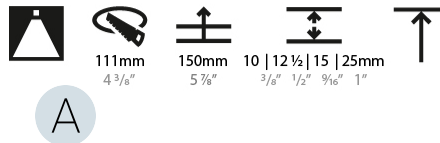

PHYSICAL

Shape: Round
Diameter (mm): 107
Diameter (in): 4 3/16
Height (mm): 130
Height (in): 5 1/8
Ceiling Thickness (mm): 10 / 12.5 / 15 / 25
Ceiling Thickness (in): 3/8 or 1/2 or 9/16 or 1
Min. Recessing Depth (mm): 150
Min. Recessing Depth (in): 5 7/8
Light Distribution: Downlight
Weight (kg): 0.646
Weight (lbs): 1.42
Fixture Finish: SSR / BKV / CWI / CRY / HAB / UFT / ITA / RUA / FTG / MYG / LOD / PUS / FRO / FUP / KIA / POP / BLS / SPG / MEY / GOH / GUM / CHC / COM / ABZ / JAG / OBR / MOS / ROR
Fixture Material: Aluminum Die Cast
Cut-out Measurements: Ø 111mm / 4 3/8"
Upon Request: Unique Ceiling Thickness

ELECTRICAL

Lamp Type: LED (Zhaga Standard)
Input Wattage (W): 15
Total Output Wattage (W): 14.7
Dimming: Dali Dimming
Driver Included: No
Driver Location: Recessed Housing
Driver Type: Constant Current - 120Vac
Driver Class: Class 2
Housing: See components
Input Voltage (V): 120
Constant Current (MA): 350

LED

Number of LEDs: 1
Color Temperature (°K): Warm Dim
Max. Delivered Lumen (lm): 766
Nominal Lumen (lm): 1140
CRI: >90 CRI
Lamp Life (hrs): 50000
Upon Request: RGB-W Tunable White Special Color Temperature Special LED

OPTICAL

Reflector°: 18 / 42 / 60
Optic°: Lens Pack - No Lens / Linear Spread Lens / Honeycomb / Spread Lens
Upon Request: Special Beam Angles

RATINGS AND CERTIFICATIONS